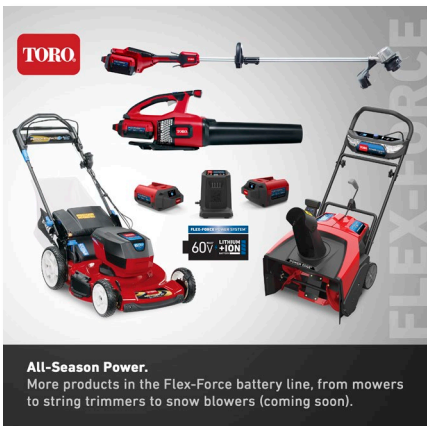

21" Power Clear® 60V* (7.5ah) Battery Snow Blower with Flex-Force Power System®

Model 39001

AMERICA'S #1 SNOW BLOWER BRAND†

All the power to break down heavy, wet snow to throw it farther
Clear more snow in less time and keep the snow flowing
Starts the first time, every time

All the power for big, wet & end of driveway snow and throw the snow farther with our efficient all steel rotor design. Panoramic LED lighting provides brighter and wider views.

Shreds Snow Fast
Our patented curved, all steel rotor and inverted funnel housing efficiently shreds through snow while reducing clogging.

Starts The First Time, Every Time.
Reliable starting and low maintenance with battery power.

All-Season Power.
More products in the Flex-Force battery line, from mowers to string trimmers to snow blowers (coming soon).

L405 LITHIUM + ION BATTERY
60V MAX 7.5 AMP HOURS 405 WATT HOURS

21" POWER CLEAR® 60V SNOW BLOWERS

MODEL	39001	39002
CLEARING WIDTH	21"	21"
THROW DISTANCE	Up to 40 ft +	Up to 40 ft +
AUGER MATERIAL	Steel	Steel
CLEAR SPACE IN SINGLE CHARGE	Up to 12 cars	» Up to 18 cars
CHARGE TIME	180 min	150 min (per battery)
MOTOR	Brushless DC	Brushless DC
SNOW BLOWER WARRANTY	2 Year Full	2 Year Full
BATTERY WARRANTY	3 Year	3 Year
60V* BATTERY	L405 (7.5 ah, 405 wh)	» (2x) L324 (6.0 ah, 324 wh)
BARE TOOL MODEL #	39001T	