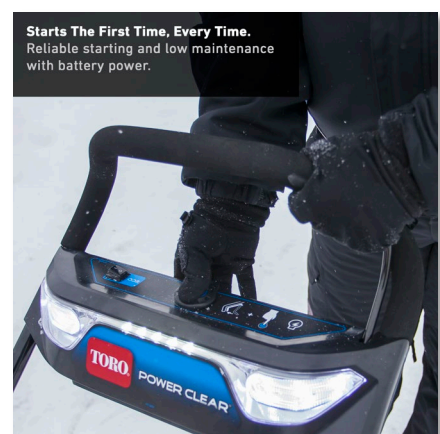

21" Power Clear® 60V* (7.5ah) Battery Snow Blower with Flex-Force Power System®

Model 39001

AMERICA'S #1 SNOW BLOWER BRAND†

All the power to break down heavy, wet snow to throw it farther
Clear more snow in less time and keep the snow flowing
Starts the first time, every time

All the power for big, wet & end of driveway snow and throw the snow farther with our efficient all steel rotor design. Panoramic LED lighting provides brighter and wider views.

Shreds Snow Fast
Our patented curved, all steel rotor and inverted funnel housing efficiently shreds through snow while reducing clogging.

Starts The First Time, Every Time.
Reliable starting and low maintenance with battery power.

All-Season Power.
More products in the Flex-Force battery line, from mowers to string trimmers to snow blowers (coming soon).

L405 LITHIUM + ION BATTERY
60V MAX 7.5 AMP HOURS 405 WATT HOURS

21" POWER CLEAR® 60V SNOW BLOWERS

MODEL	39001	39002
CLEARING WIDTH	21"	21"
THROW DISTANCE	Up to 40 ft +	Up to 40 ft +
AUGER MATERIAL	Steel	Steel
CLEAR SPACE IN SINGLE CHARGE	Up to 12 cars	» Up to 18 cars
CHARGE TIME	180 min	150 min (per battery)
MOTOR	Brushless DC	Brushless DC
SNOW BLOWER WARRANTY	2 Year Full	2 Year Full
BATTERY WARRANTY	3 Year	3 Year
60V* BATTERY	L405 (7.5 ah, 405 wh)	» (2x) L324 (6.0 ah, 324 wh)
BARE TOOL MODEL #	39001T	